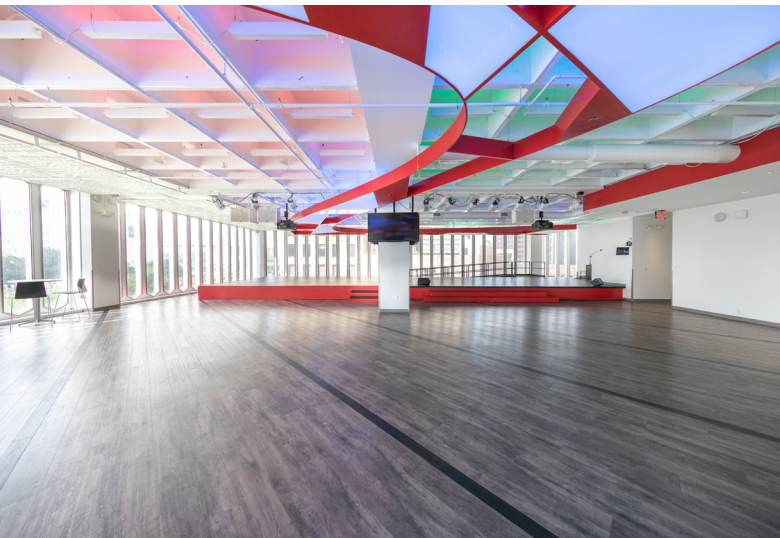

THE BEACON

AT ONE WOODWARD

Located on the second floor of the One Woodward Building, The Beacon is a 7,200-square-foot venue that can host up to 350 guests. This versatile space, featuring a built-in stage and customizable lighting system, easily transforms to accommodate a wide variety of events.

Guests regularly utilize the space for corporate functions, parties, conferences, weddings, bar and bat mitzvahs, and other gatherings.

Guests at the Beacon are naturally drawn toward the amazing floor-to-ceiling windows that provide unparalleled views of the Detroit River, the Windsor skyline, and Spirit and Hart Plazas.

THE BEACON

AT ONE WOODWARD

ONE WOODWARD AVE.
DETROIT, MI 48226

THE BEACON: 7,200 sq ft

CAPACITY:

- 350 strolling
- 300 theater
- 300 banquet
- 150 classroom

AV CAPABILITIES:

- Sound system
- TV monitors with laptop connection
- Wireless handheld and lavalier microphones
- Two drop down screens with projectors
- Complimentary WiFi