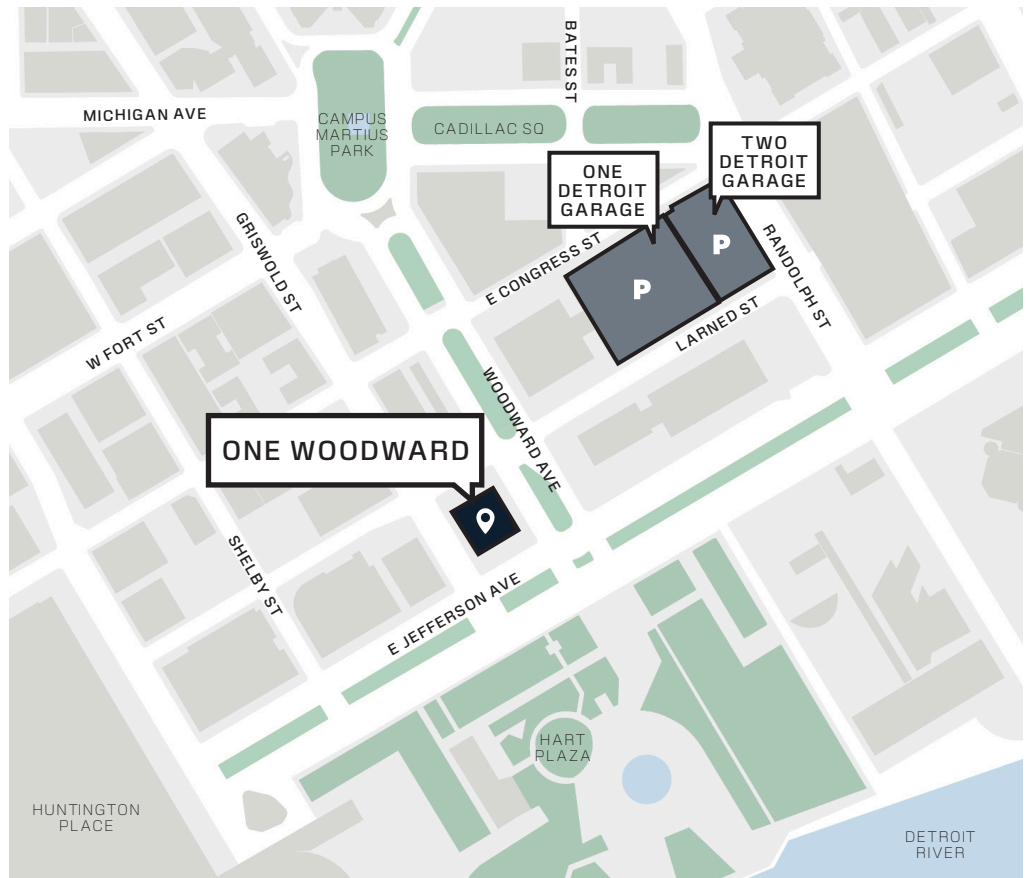

THE BEACON

AT ONE WOODWARD

ONE WOODWARD AVE.
DETROIT, MI 48226

THE BEACON: 7,200 sq ft

CAPACITY:

- 350 strolling
- 300 theater
- 300 banquet
- 150 classroom

AV CAPABILITIES:

- Sound system
- TV monitors with laptop connection
- Wireless handheld and lavalier microphones
- Two drop down screens with projectors
- Complimentary WiFi

FEATURES:

- Partially furnished
- Built-in stage
- Motorized window blinds

CATERING:

Please contact us for a full list of preferred caterers.

BEVERAGES:

Rock Events is the exclusive provider of alcoholic beverage service.

PARKING:

- Valet (by permit)
- Self-parking