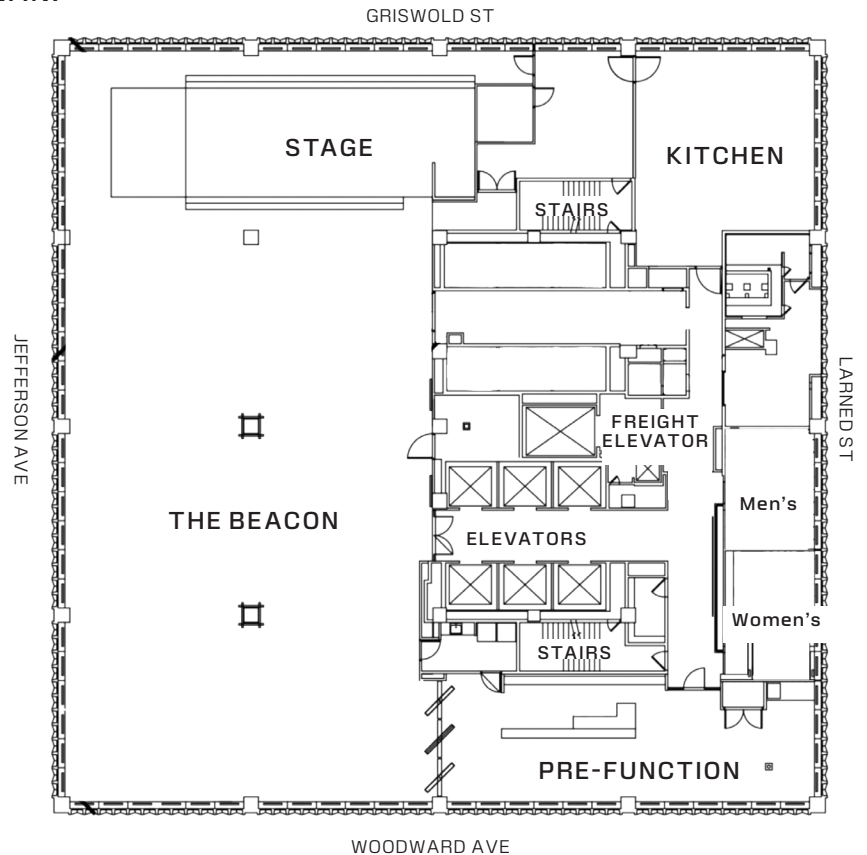

FLOOR PLAN:

FOR MORE INFORMATION

(313) 373-8720

Venues@RockEvents.com

RockEventsDetroit