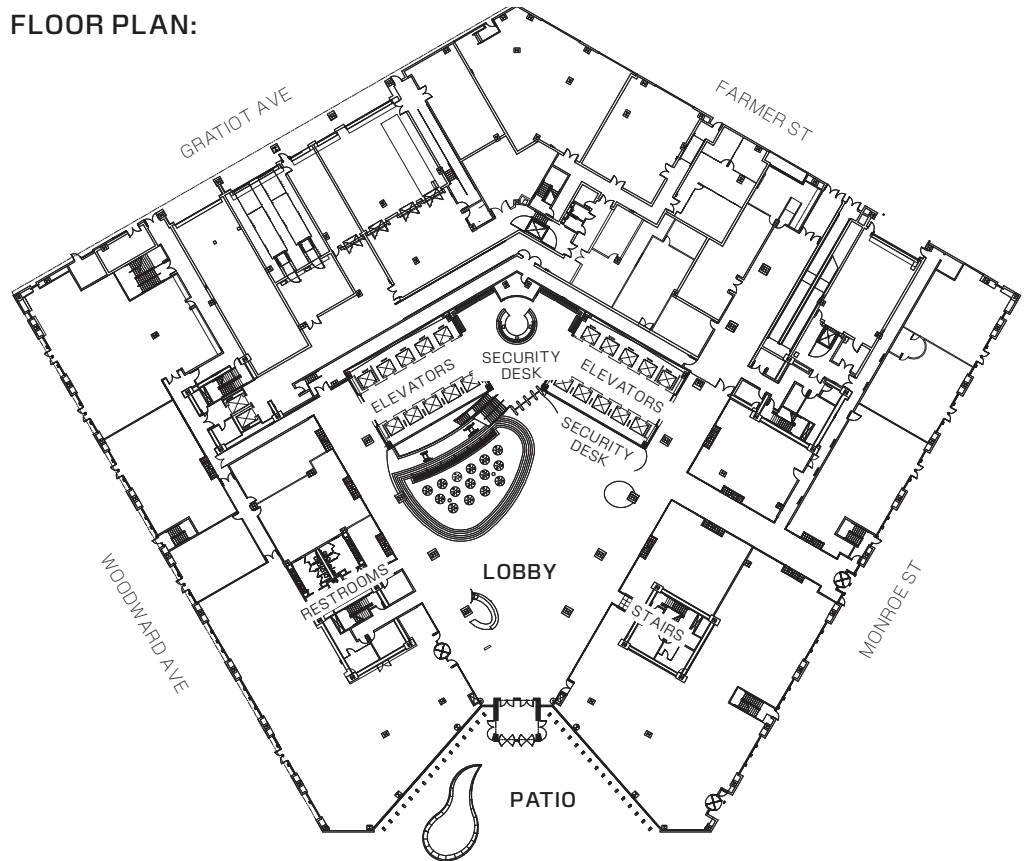

FLOOR PLAN:

FOR MORE INFORMATION
(313) 373-8720

Venues@RockEvents.com

[f](#) [@](#) RockEventsDetroit