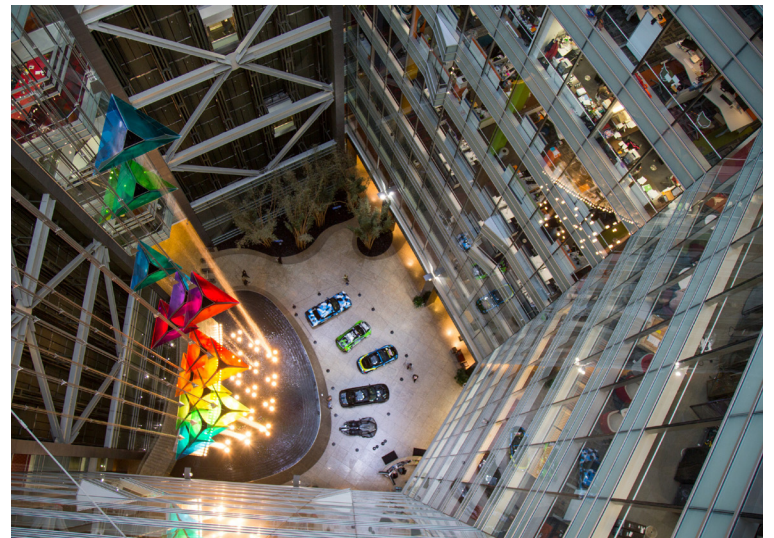

ONE CAMPUS MARTIUS

LOBBY

The One Campus Martius building was constructed in the late-modernist architectural style of the early 2000s, using glass, granite and limestone as its main materials.

The lobby is home to a very unique structure: the world's largest indoor water feature. The water flows from the top of the atrium, passes through 15 vibrantly colored glass kites and flows into the lobby's water display.

The display is surrounded by more than 3,400 square feet of open lobby space, allowing the flexibility to host events with up to 200 guests in a fully customizable layout.

ONE CAMPUS MARTIUS LOBBY

1000 WOODWARD AVE.
DETROIT, MI 48226