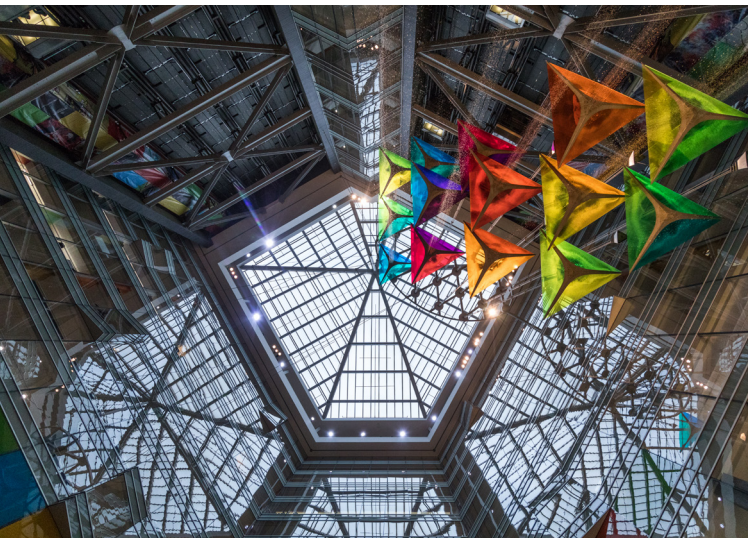

ONE CAMPUS MARTIUS

LOBBY

The One Campus Martius building was constructed in the late-modernist architectural style of the early 2000s, using glass, granite and limestone as its main materials.

The lobby is home to a very unique structure: the world's largest indoor water feature. The water flows from the top of the atrium, passes through 15 vibrantly colored glass kites and flows into the lobby's water display.

The display is surrounded by more than 3,400 square feet of open lobby space, allowing the flexibility to host events with up to 200 guests in a fully customizable layout.

ONE CAMPUS MARTIUS LOBBY

1000 WOODWARD AVE.
DETROIT, MI 48226