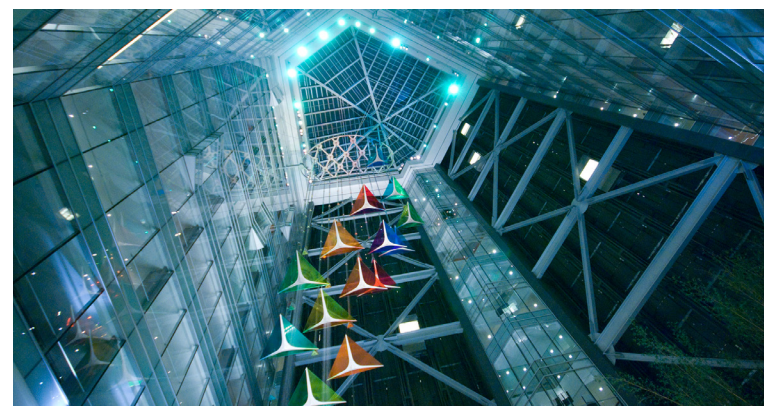

ONE CAMPUS MARTIUS

LOBBY

The One Campus Martius building was constructed in the late-modernist architectural style of the early 2000s, using glass, granite and limestone as its main materials.

The lobby is home to a very unique structure: the world's largest indoor water feature. The water flows from the top of the atrium, passes through 15 vibrantly colored glass kites and flows into the lobby's water display.

The display is surrounded by more than 3,400 square feet of open lobby space, allowing the flexibility to host events with up to 200 guests in a fully customizable layout.

ONE CAMPUS MARTIUS LOBBY

1000 WOODWARD AVE.
DETROIT, MI 48226