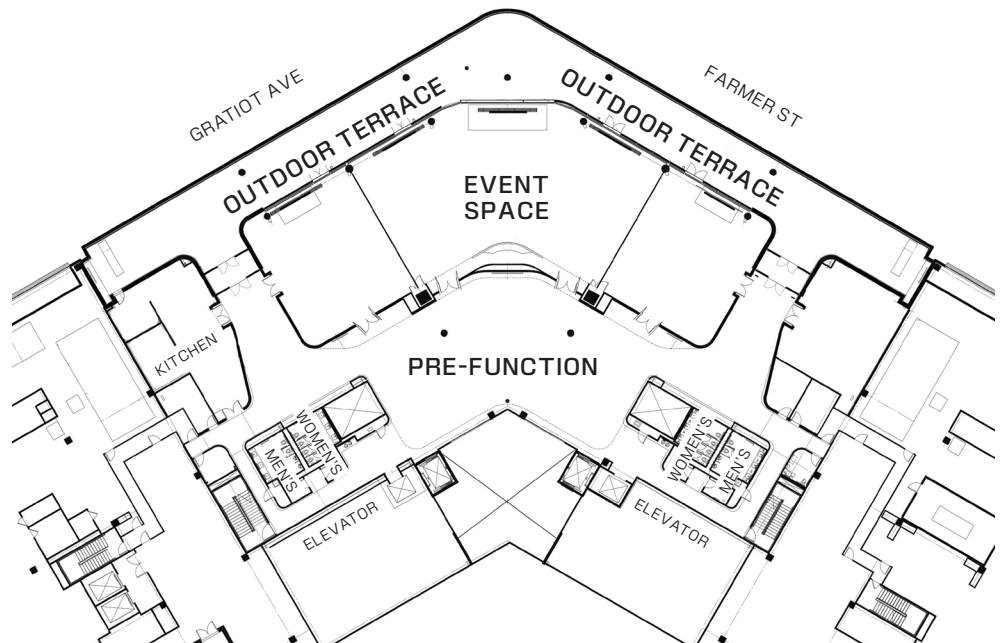

FOR MORE INFORMATION

(313) 373-8720

Venues@RockEvents.com

RockEventsDetroit