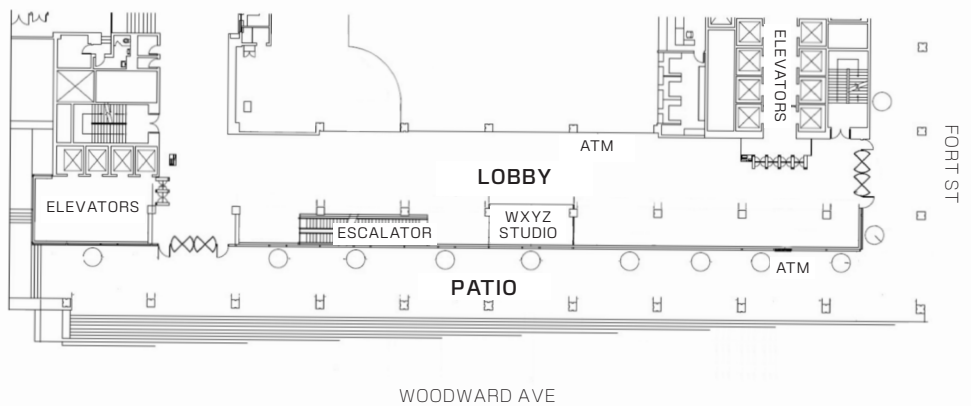

FOR MORE INFORMATION
(313) 373-8720

Venues@RockEvents.com

RockEventsDetroit